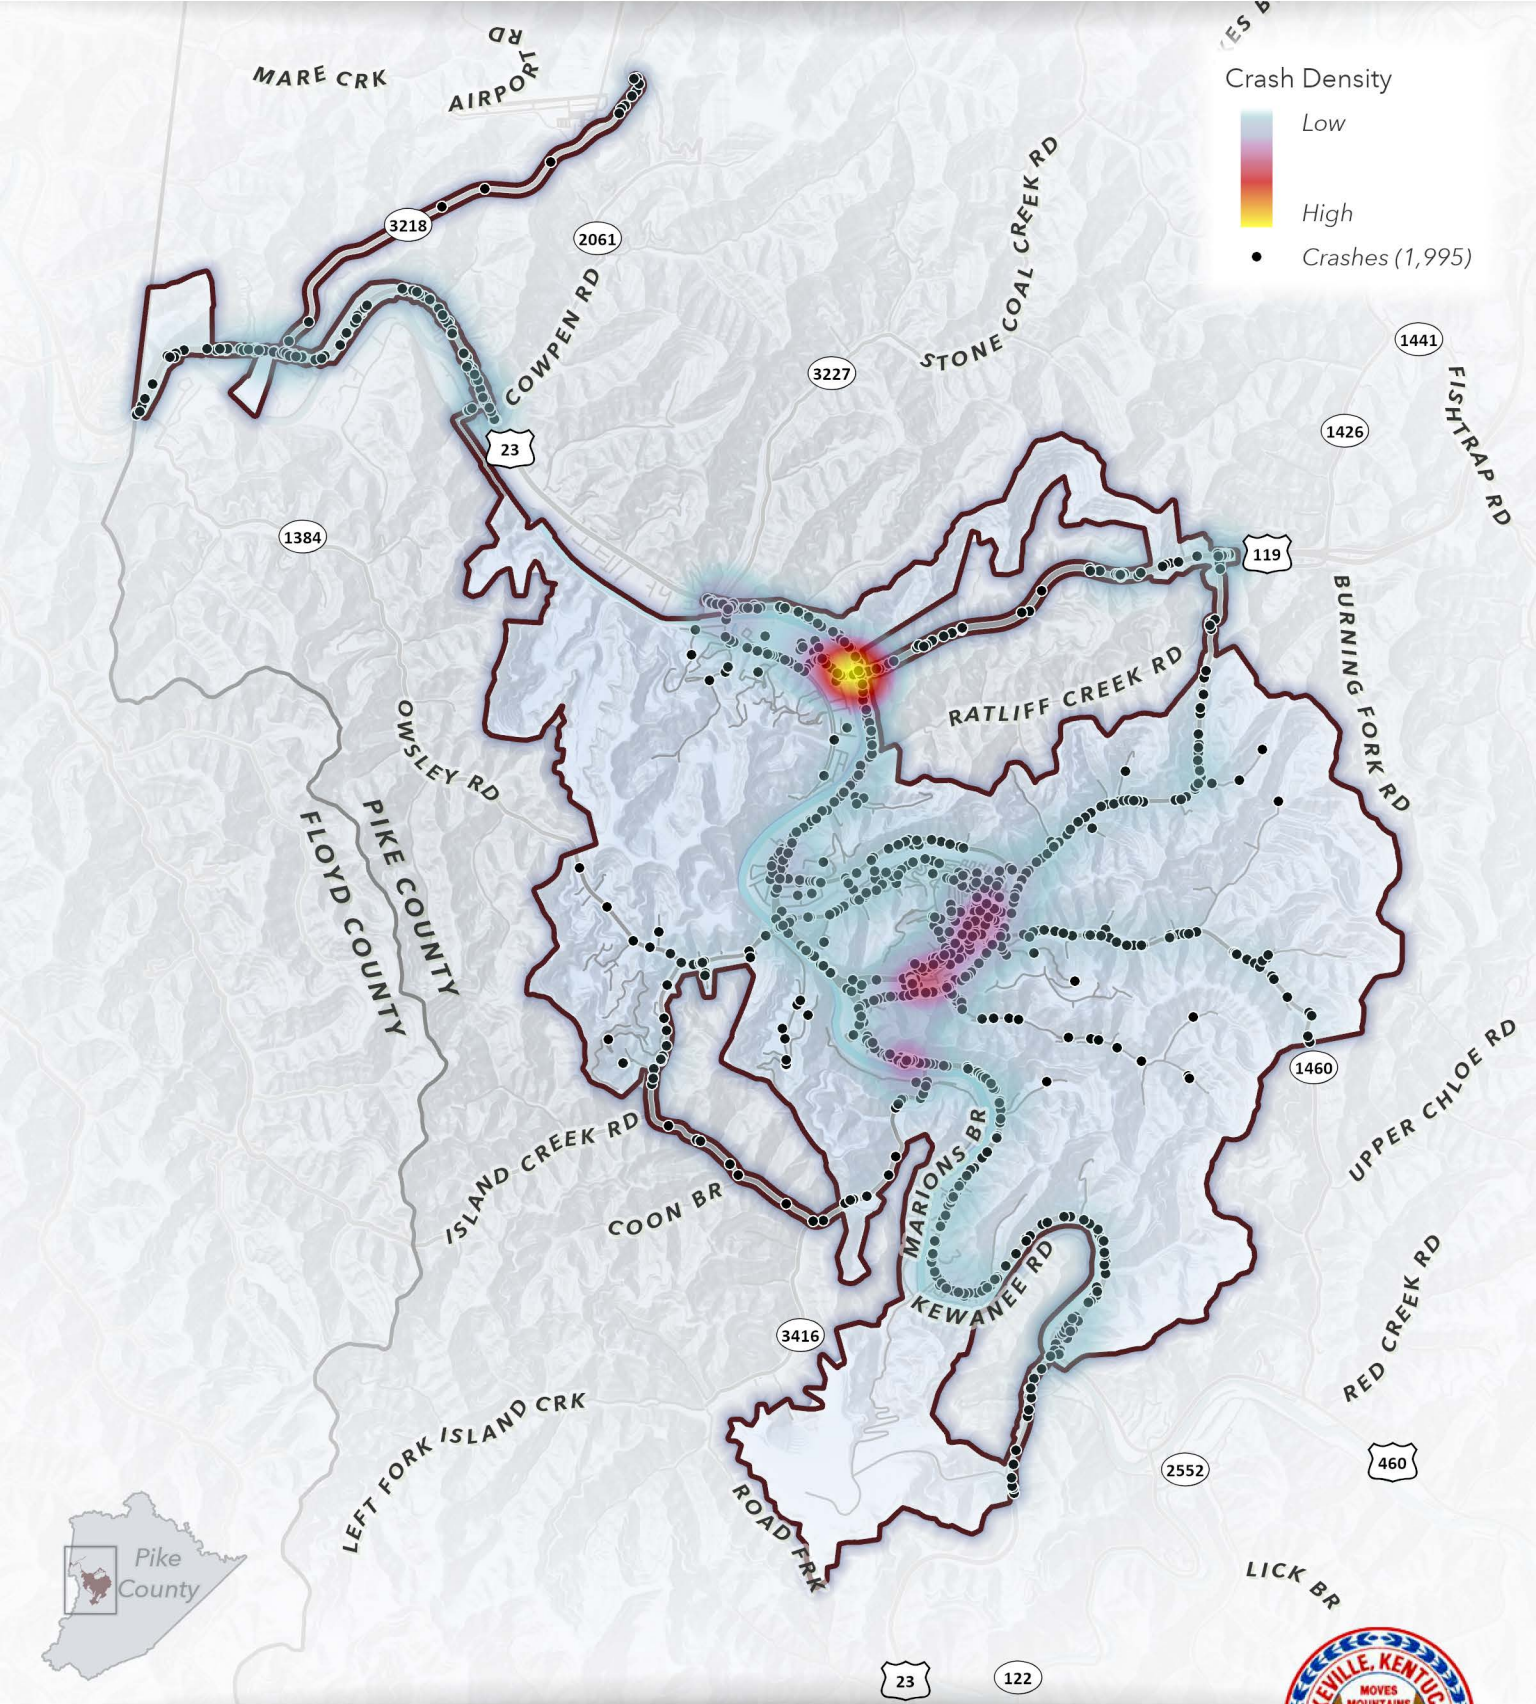

Pikeville Safety Action Plan

All Crashes - Crash Density (2019 - 2023)

Crash Density

Low

High

• Crashes (1,995)